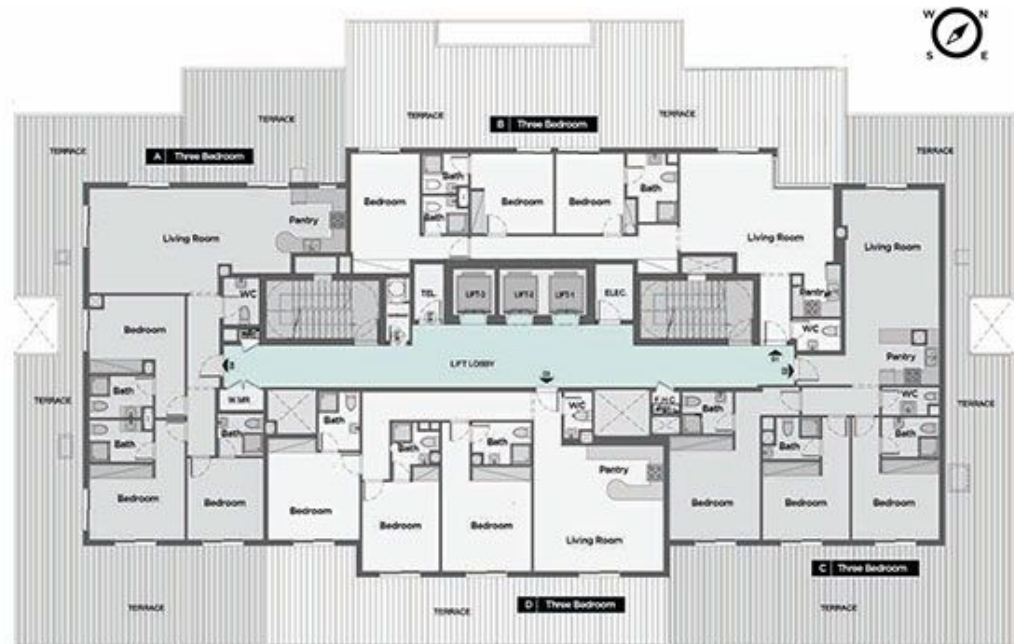

FLOOR PLAN

ARTISTIC
HEIGHTS

Jumeirah Village Circle | Dubai

↑ 1st Floor

- 04 | Studio Apartments
- 06 | 1 Bedroom Apartments
- 02 | 2 Bedroom Apartments

↑ 2nd to 16th Floor

05 | Studio Apartments

06 | 1 Bedroom Apartments

03 | 2 Bedroom Apartments

14 Units per floor

↑ 17th Floor

04 | 3 Bedroom Apartments

Boundless Growth: The Future of Dubai

It is the land of the big, tall - the spectacular, diverse yet close-knit. Elite yet humble, posh yet welcoming. It is the land of opportunity. With over 2 million inhabitants, Dubai has distinguished itself in style and stature.