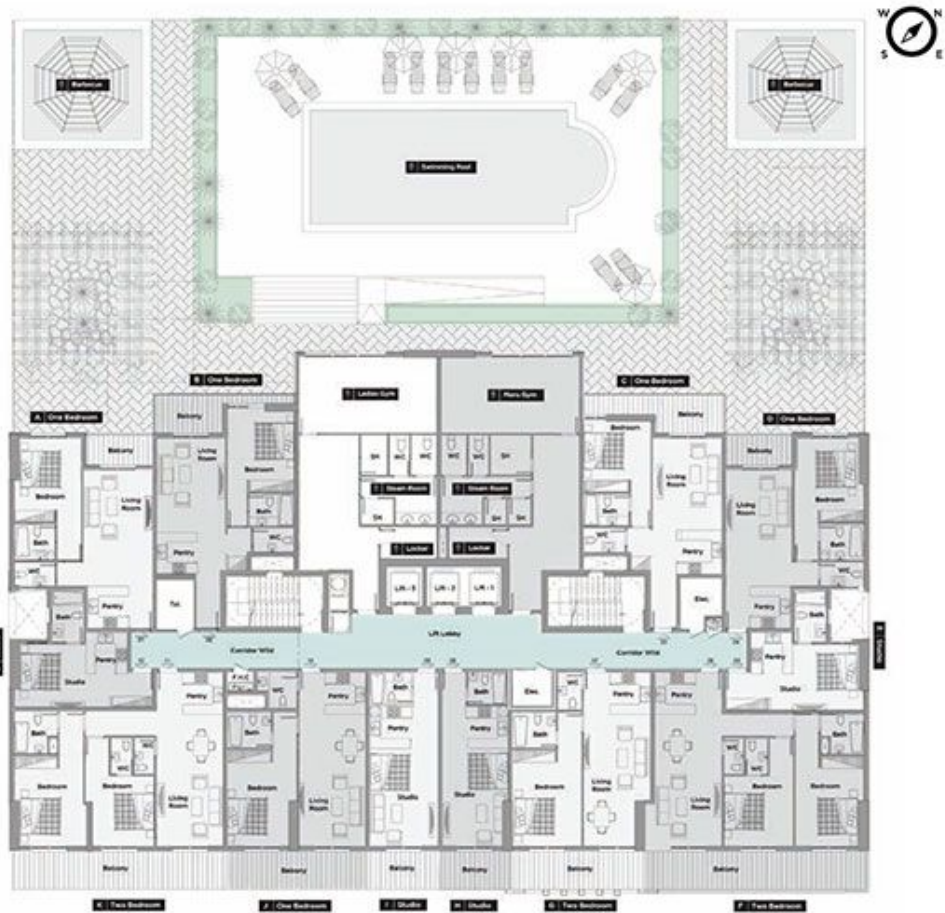

FLOOR PLAN

ARTISTIC
HEIGHTS

Jumeirah Village Circle | Dubai

↑ 1st Floor

- 04 | Studio Apartments
- 06 | 1 Bedroom Apartments
- 02 | 2 Bedroom Apartments

↑ 2nd to 16th Floor

05 | Studio Apartments

06 | 1 Bedroom Apartments

03 | 2 Bedroom Apartments

14 Units per floor

↑ 17th Floor

04 | 3 Bedroom Apartments

Boundless Growth: The Future of Dubai

It is the land of the big, tall - the spectacular, diverse yet close-knit. Elite yet humble, posh yet welcoming. It is the land of opportunity. With over 2 million inhabitants, Dubai has distinguished itself in style and stature.