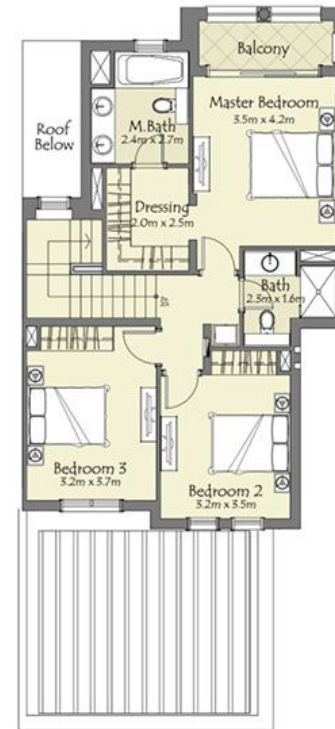

GROUND LEVEL

FIRST LEVEL

Area: **2,271 sq. ft.**

GROUND LEVEL

FIRST LEVEL

Area: **1,936 sq. ft.**

GROUND LEVEL

FIRST LEVEL

Area: **1,820 sq. ft.**

GROUND LEVEL

FIRST LEVEL

Area: **1,513 sq. ft.**

LOCATION
— REAL ESTATE —

CALL US TO BOOK YOUR UNIT
+971 50 879 2134

Tel: +971 4 399 5548 | Email: enquiry@thelocation.ae | Web: www.thelocation.ae