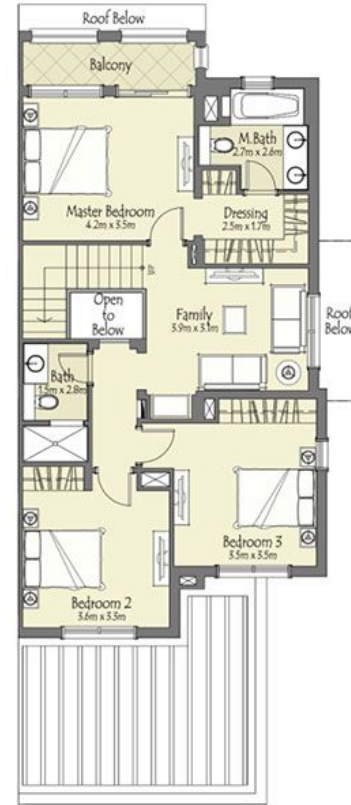

GROUND LEVEL

FIRST LEVEL

Area: **2,271 sq. ft.**

GROUND LEVEL

FIRST LEVEL

Area: **1,936 sq. ft.**

GROUND LEVEL

FIRST LEVEL

Area: **1,820 sq. ft.**

GROUND LEVEL

FIRST LEVEL

Area: **1,513 sq. ft.**

LOCATION
— REAL ESTATE —

CALL US TO BOOK YOUR UNIT
+971 50 879 2134

Tel: +971 4 399 5548 | Email: enquiry@thelocation.ae | Web: www.thelocation.ae